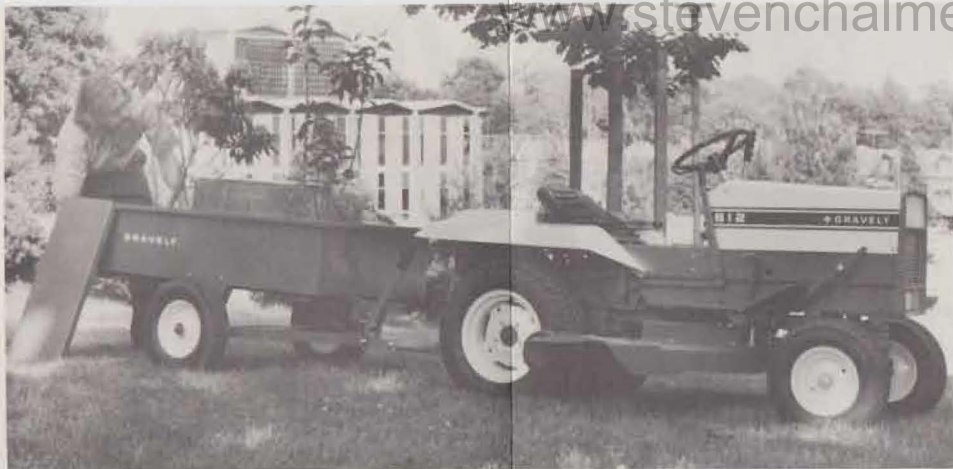

# GRAVELY®

A DIVISION OF CLARKE-GRAVELY CORPORATION

Gravely 40 and 50 inch Rotary Mowers are driven by the powerful 800 Series Lawn and Garden Tractors. These tractors feature a unique, all-gear, 8-speed transmission designed and built by Gravely. Instant forward-neutral-reverse control. Engine horsepower from 10 to 16.5. Engine and transmission mounted over rear wheels to give power and traction needed for the tough jobs. All-gear-drive.

Gravely 812, 12 HP Riding Tractor with self-dumping front

Cutaway of exclusive Gravely 8-speed, all-gear transmission

Gravely 812, 12 HP Riding Tractor with 40-inch Center Mount Rotary Mower

GET YOUR BIG MOWING JOBS DONE FAST  
WHILE YOU ENJOY THE RIDE

The 40 and 50-inch three spindle Rotary Mowers mount between front and rear wheels and are easy to attach, ruggedly built - you drive over the mowers to attach, quickly, without tools. Features a heavy duty reinforced deck, cast iron housing, self-adjusting belt to spindle drive, and three Hi-lift rotary blades.

The 40-inch out front Commercial Rotary Mower makes it easy to reach those tight areas and gives you better visibility while mowing. Features a welded reinforced steel deck, two self-adjusting spindle drives, front caster wheels, and two heavy duty Hi-lift blades.