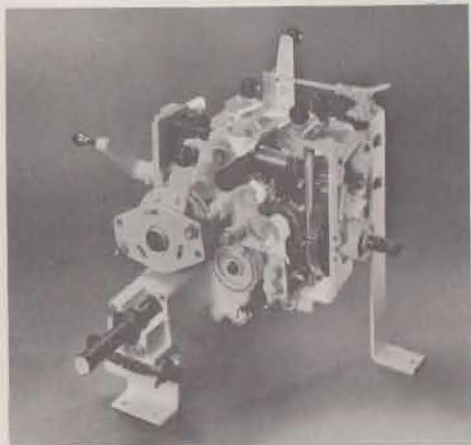

# GRAVELY®

A DIVISION OF CLARKE-GRAVELY CORPORATION

Gravely 40 and 50 inch Rotary Mowers are driven by the powerful 800 Series Lawn and Garden Tractors. These tractors feature a unique, all-gear, 8-speed transmission designed and built by Gravely. Instant forward-neutral-reverse control. Engine horsepower from 10 to 16.5. Engine and transmission mounted over rear wheels to give power and traction needed for the tough jobs. All-gear-drive.

Gravely 812, 12 HP Riding Tractor with self-dumping front

Cutaway of exclusive Gravely 8-speed, all-gear transmission

Gravely 812, 12 HP Riding Tractor with 40-inch Center Mount Rotary Mower

GET YOUR BIG MOWING JOBS DONE FAST  
WHILE YOU ENJOY THE RIDE

The 40 and 50-inch three spindle Rotary Mowers mount between front and rear wheels and are easy to attach, ruggedly built - you drive over the mowers to attach, quickly, without tools. Features a heavy duty reinforced deck, cast iron housing, self-adjusting belt to spindle drive, and three Hi-lift rotary blades.

The 40-inch out front Commercial Rotary Mower makes it easy to reach those tight areas and gives you better visibility while mowing. Features a welded reinforced steel deck, two self-adjusting spindle drives, front caster wheels, and two heavy duty Hi-lift blades.