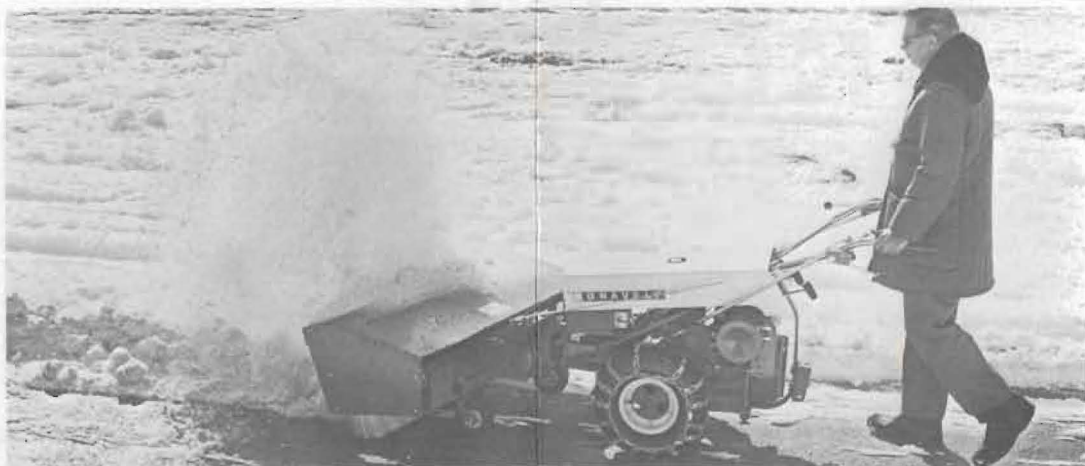

**BLIZZARD
TESTED AND
PROVED....**

GRAVELLY

The Gravelly 34-inch Snowblower powered by the Commercial 12 Convertible Tractor will have you out and gone while your neighbor is still snowbound!

Precise control with the directional chute assembly lets you put snow exactly where you want it... six inches to sixty feet away, over or under obstacles. Controls are conveniently located at operator's position.

StevenChalmers.com

GRAVELLY 12 HP CONVERTIBLE TRACTOR WITH POWER BRUSH, OPTIONAL TIRE CHAINS

DRIFT CUTTER—
FOR HANDLING THE BIG DRIFTS.

GRAVELLY 10 HP CONVERTIBLE TRACTOR WITH 48-INCH SNOWDOZER

GRAVELLY

**WE BELIEVE IT'S THE BEST—
LET US SHOW YOU WHY!**

These rugged two-stage blowers have heavy-duty, steel construction, plus the famous Gravelly all-gear-and-steel-shaft-drive that means year after year of dependable service.

Powered by any one of the four all-gear-drive Gravelly Convertible Tractors ranging from 7.6 to 12 horsepower.

ROLL YOUR SNOW TROUBLES AWAY, FAST

Clear the average sidewalk in just one pass, the driveway in two passes, with Gravelly's 48-inch SnowDozer powered by any Gravelly Convertible Tractor. Use handy pull pin to set blade so it pushes the material straight ahead, or angle the blade to the left or right.